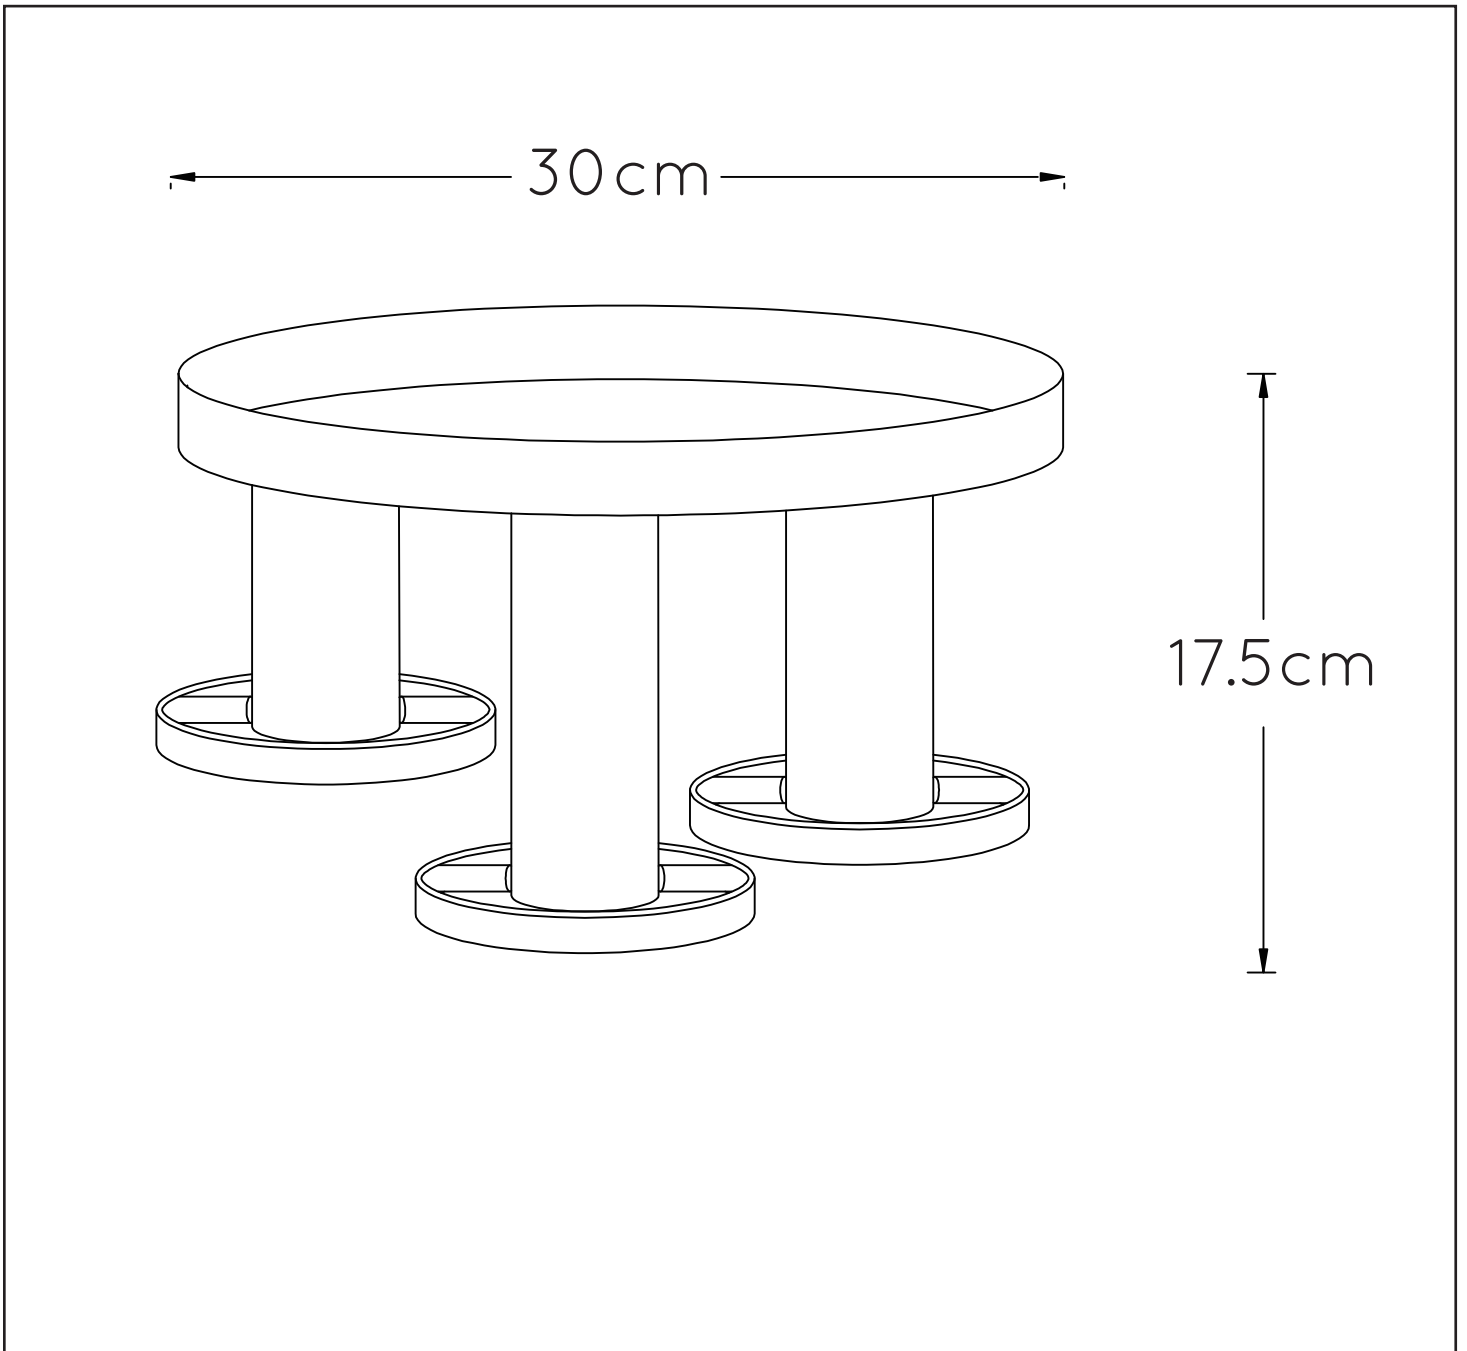

item number : 45179/13/30
EAN code : 5411212451064

ANAKA

**RECOMMENDED LUCIDE
LIGHT SOURCE**

49032/05/65

Light source dimmable : Yes

Light source incl. : No

General

Dimensions LxWxH : 30 cm x 30 cm x 17.5 cm

Height minimum : -

Height maximum : -

Dimensions shade LxWxH : -

Main material : Metal

Ceiling rose material : Metal

Color : Matt black +sand brass

Style : Vintage

Shape : Round

Weight : 1,45 kg

Warranty : 2 years

Product specifications

Dimmable : No

Light direction : Around (Diffuse)

Adjustable in height : No

(Before Installation)

Directional : Not Directional

Light source number : 3

Power requirements : 220-240V~50Hz

Bulb type & maximum wattage : E27- max.60W

For more specifications of this product please visit

www.lucide.com

ANAKA

Item number : 45179/13/30

EAN code : 5411212451064