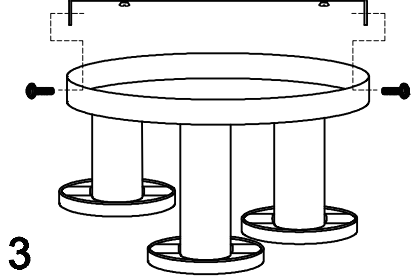

Height minimum : -

Height maximum : -

Dimensions shade LxWxH : -

Main material : Metal

Ceiling rose material : Metal

Color : Matt black +sand brass

Style : Vintage

Shape : Round

Weight : 1,45 kg

Warranty : 2 years

Product specifications

Dimmable : No

Light direction : Around (Diffuse)

Adjustable in height : No

(Before Installation)

Directional : Not Directional

For more specifications, dimensions please visit

www.lucide.com

LUCIDE

INSTALLATION DRAWING SPECIFICATIONS

1

2

3

4