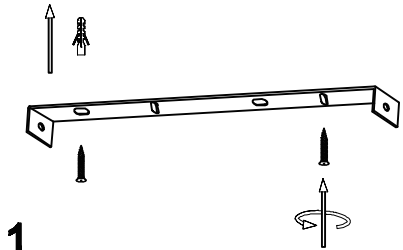

LUCIDE

INSTALLATION DRAWING SPECIFICATIONS

1