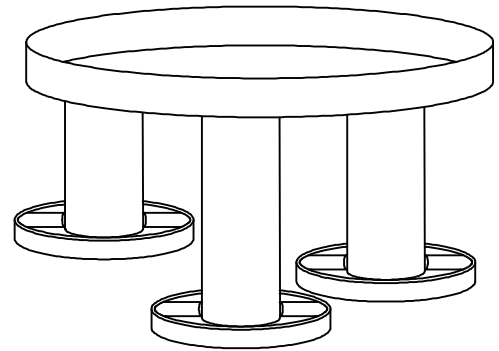

Height minimum : -

Height maximum : -

Dimensions shade LxWxH : -

Main material : Metal

Ceiling rose material : Metal

Color : Matt black +sand brass

Style : Vintage

Shape : Round

Weight : 1,45 kg

Warranty : 2 years

Product specifications

Dimmable : No

Light direction : Around (Diffuse)

Adjustable in height : No

(Before Installation)

Directional : Not Directional

For more specifications, dimensions please visit

www.lucide.com

LUCIDE

INSTALLATION DRAWING SPECIFICATIONS

1

2

3

4